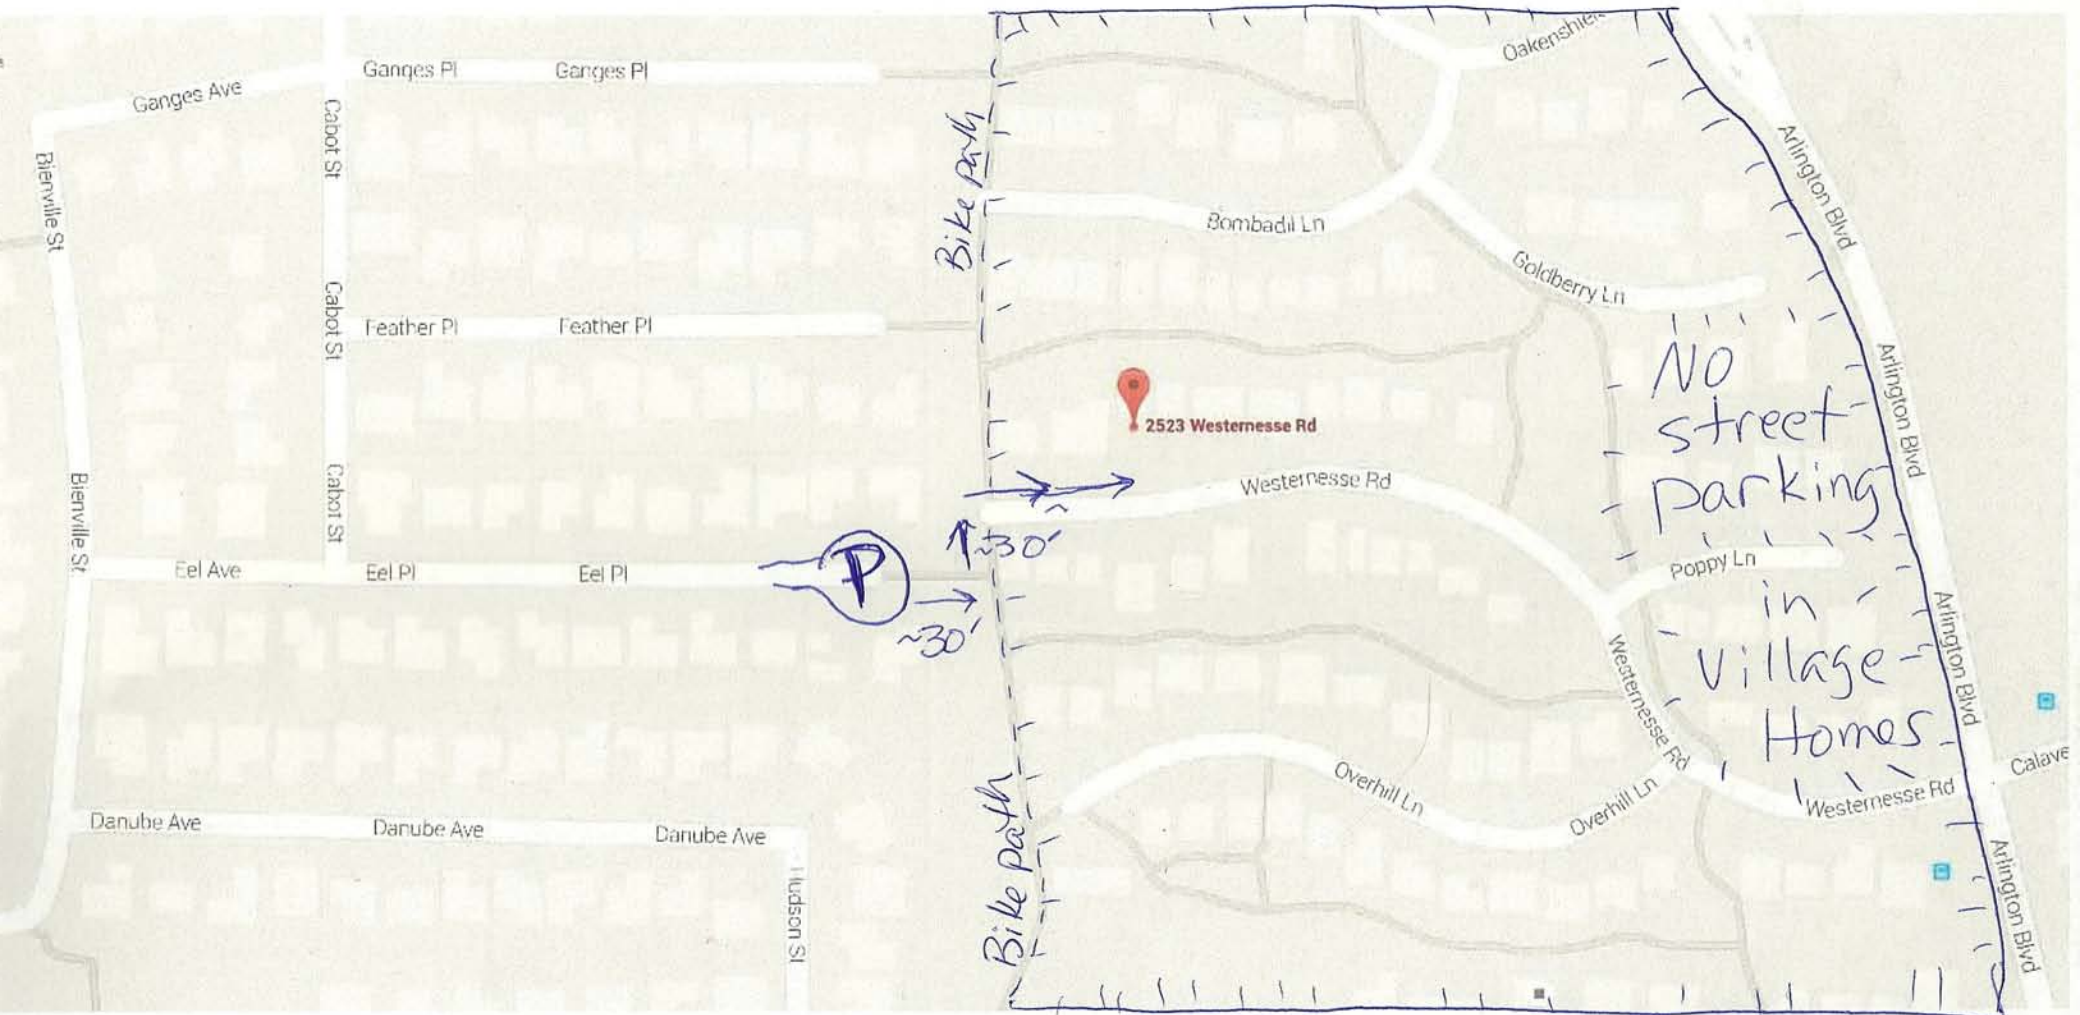

• Guest parking is very limited in Village Homes, so:

(P) Park in the cul-de-sac at the end of Eel Place.  
Take the path east to the bike path & jog N to Westernesse

Cathy Busby, 2523 Westernesse Rd, Village Homes  
Davis 805-886-5060  
call if lost